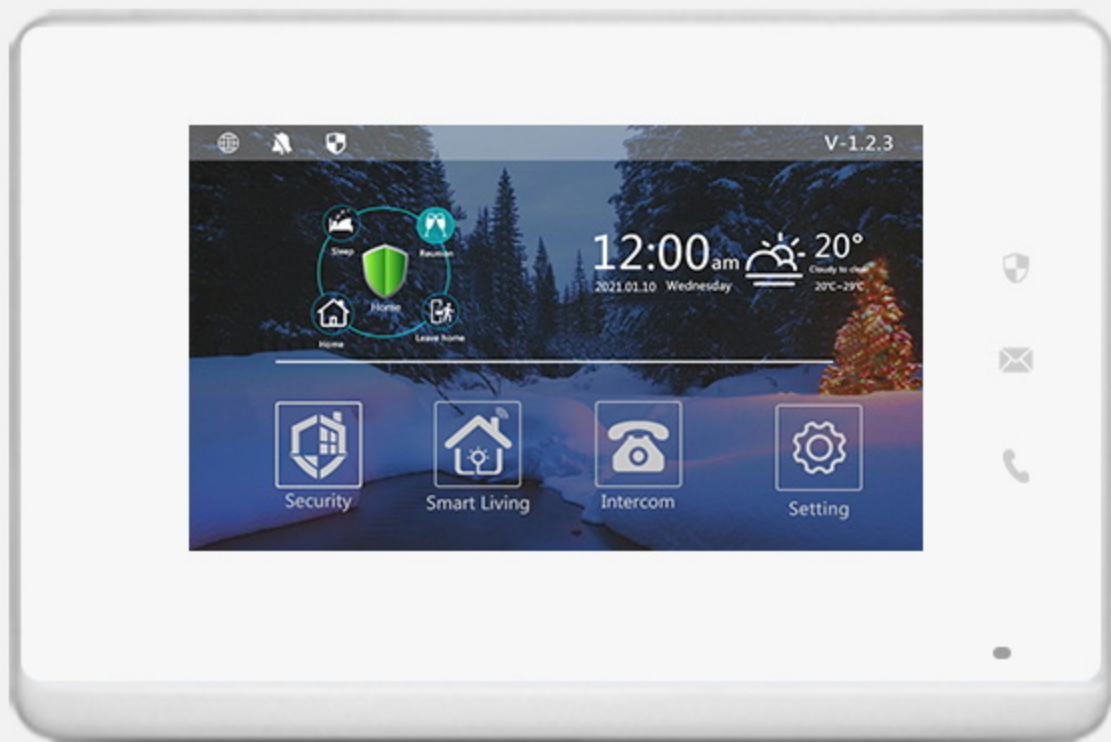

LANBON[®]

Digital Villa video Doorbell

RJ45 interface, using SIP protocol, support IC card access control, only a network cable is needed between the outdoor and the indoor unit, which can be powered directly by the network cable through the indoor unit

Nighttime fill light

Full duplex intercom

HD camera

IC access card

Digital Villa Video Doorbell

Add technology elements to your life

HD Camera

1.3MP HD digital camera with night light is still clear even at night

Automatic night light

Automatic night light at night, also clearly visible at night

Day

Night

IC access card

Support IC access control card, high security and
easy to add or delete

Two-way voice call

Full duplex intercom, noise suppression function
and clear intercom sound

Ok, open the door !

Waterproof function

Comes with a zinc alloy material rainproof shell, strong and durable outdoor rain double protection for longer use.

Prevent bask in

Rain

Guard against theft

Support various locks