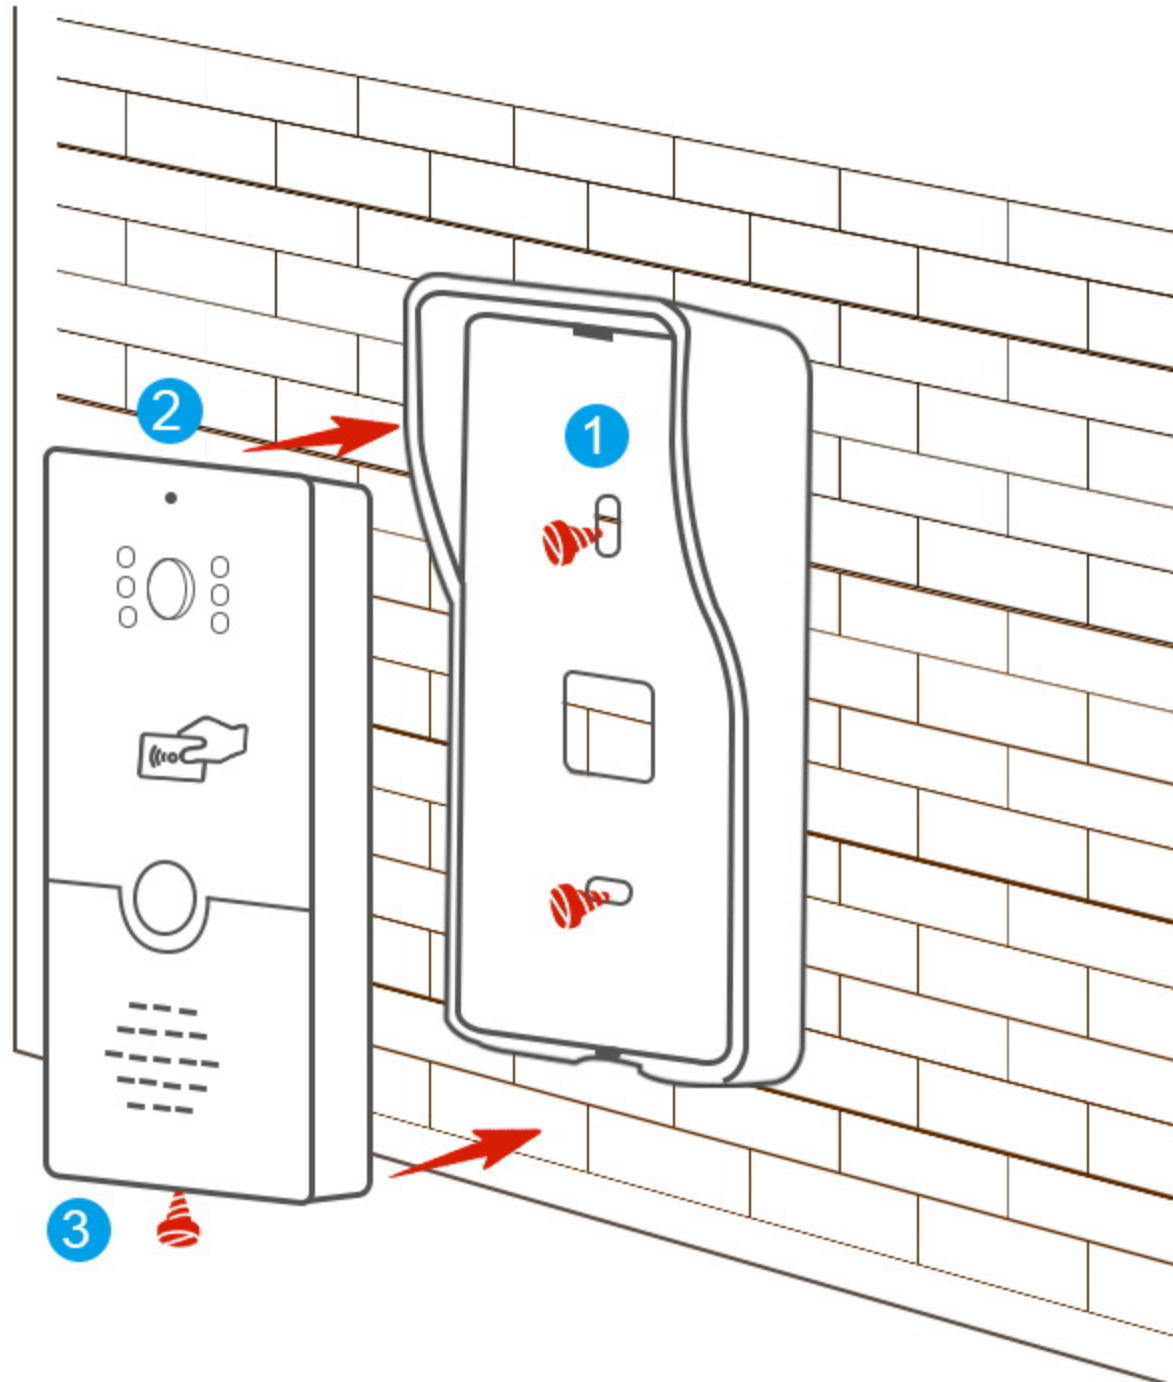

Ok, open the door !

Waterproof function

Comes with a zinc alloy material rainproof shell, strong and durable outdoor rain double protection for longer use.

Prevent bask in

Rain

Guard against theft

Support various locks

Support electromagnetic lock and electric control lock, can set the unlock time, can use the door machine to power the lock or power the lock separately

Applicable scene

Can be widely used in residences, schools, hotels, community entrances and exits and other places.

Installation diagram

Product parameters

Product parameters

Model:	L8-PMG2
Size:	134mm*59mm*39mm
Weight:	0.5KG
Working voltage:	DC12V
Video resolution:	720P
Camera Type:	CMOS
Fill light type:	LED white light
Interface type:	RJ45
Support POE:	No(Support power supply from indoor unit through network cable)
Operating system:	OpenRTOS
Communication protocol:	SIP
Access control IC card:	Support
Access card type:	IC card
Working temperature:	-20-50
Working humidity:	90%