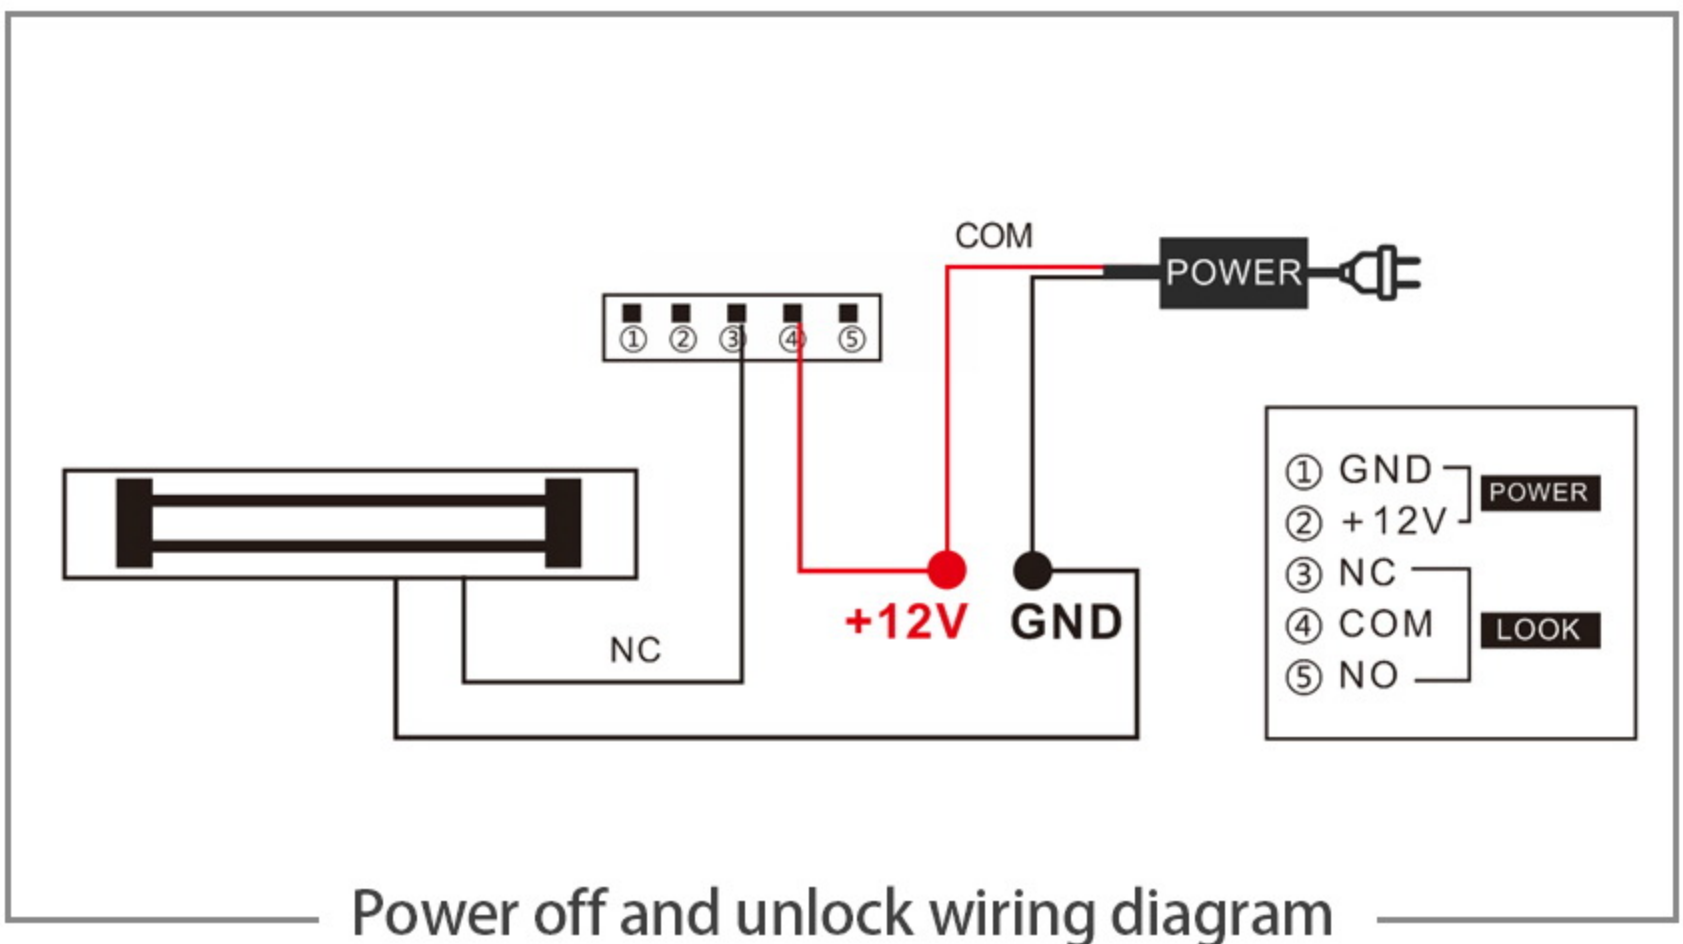

Support various locks

Support electromagnetic lock and electric control lock, can set the unlock time, can use the door machine to power the lock or power the lock separately