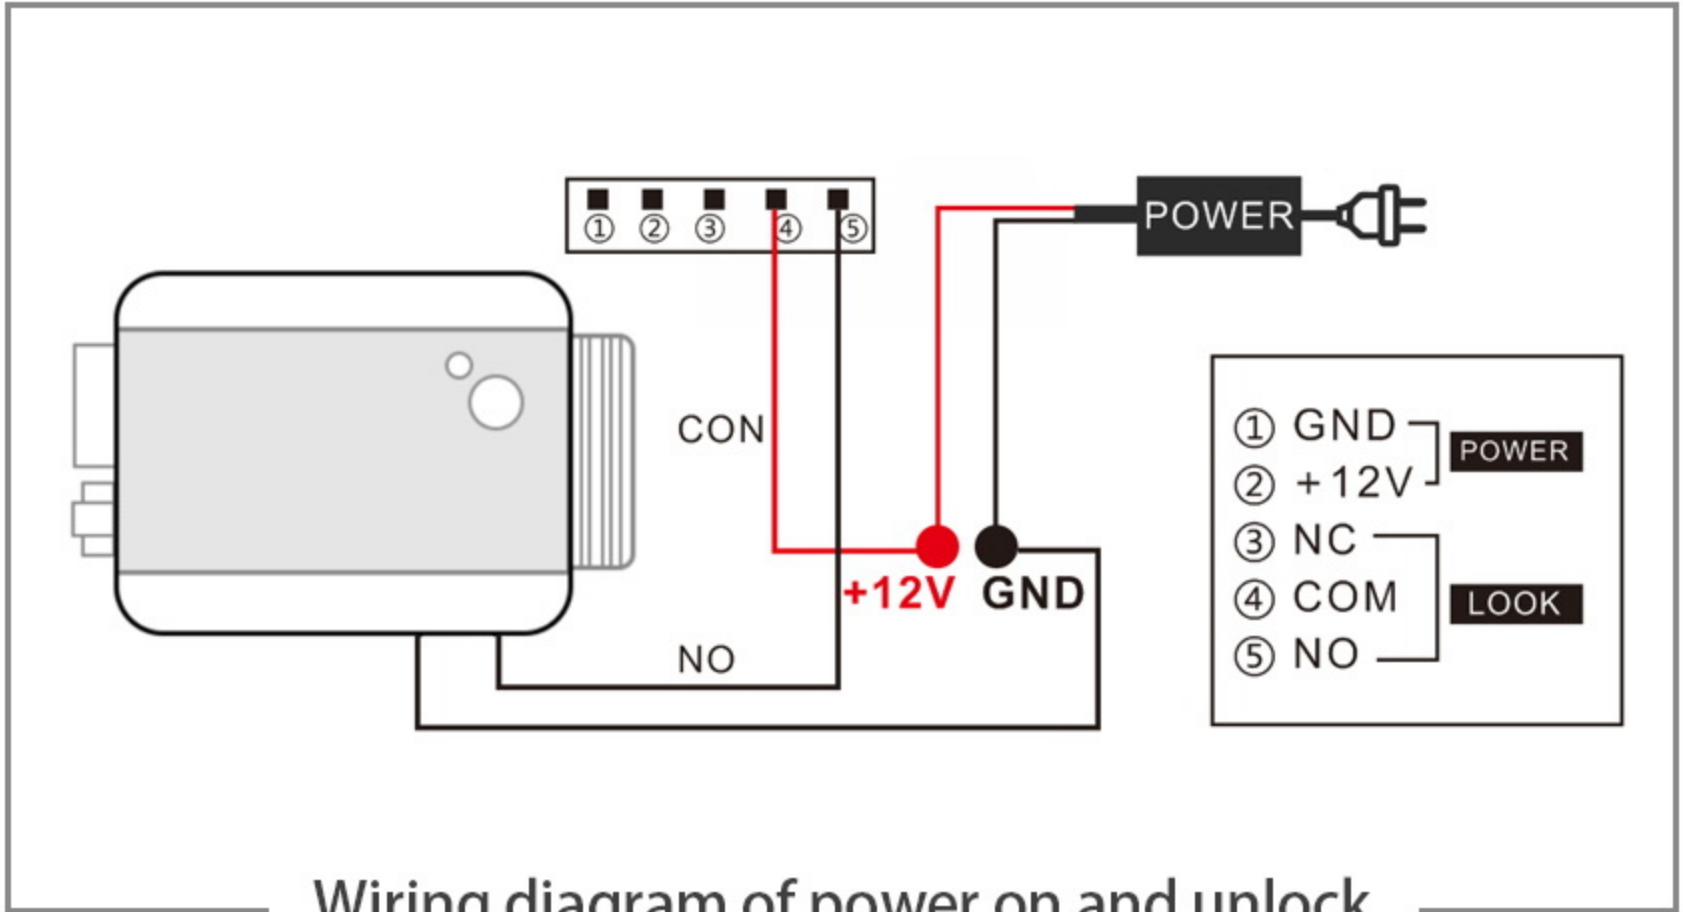

Support various locks

Support electromagnetic lock and electric control lock, can set the unlock time, can use the door machine to power the lock or power the lock separately