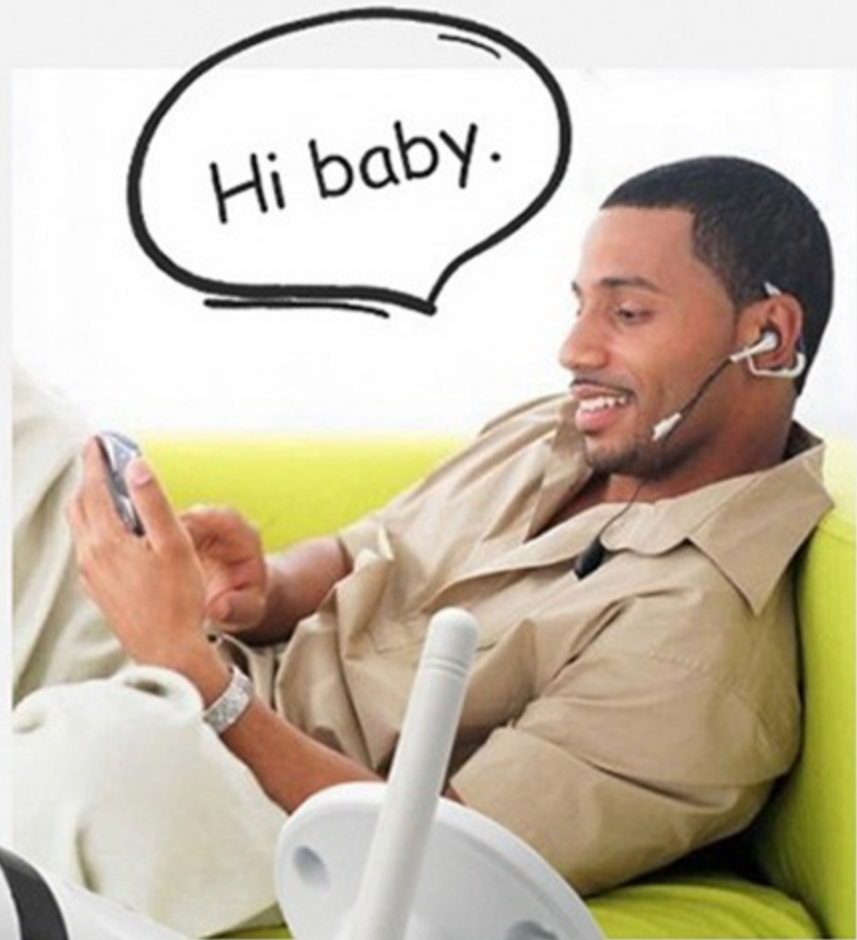

Multi-user

Motion Detection

Night Vision

Alarm Push

Video Playback

APP:Smart Living

Motion detection Smart alarm

Turn on smart motion tracking, and detect obvious movement of objects within the monitoring range, and then trigger an alarm, sound an alarm and push information to the mobile APP.

Full-color night vision

Infrared night vision

Turn on intelligent mobile tracking, detect obvious

Equipped with voice function, while checking the situation at home, you can also talk with your family in two-way, making face-to-face communication more convenient and not missing any important moments of your family.

IP66 waterproof and dustproof

Professional waterproof shell, strengthen the protection design, not afraid of big storm and rain, easy to deal with all kinds of bad weather

Waterproof

Dustproof

Lightningproof

Full Color Night Vision

Way of Connection

Remote viewing , it can control others device at the same time

After networking, remote real-time by mobile phone app, video can be viewed quickly, and it can control others devices by app. Even if you are on a business trip, it is also a kind of immersive feeling.