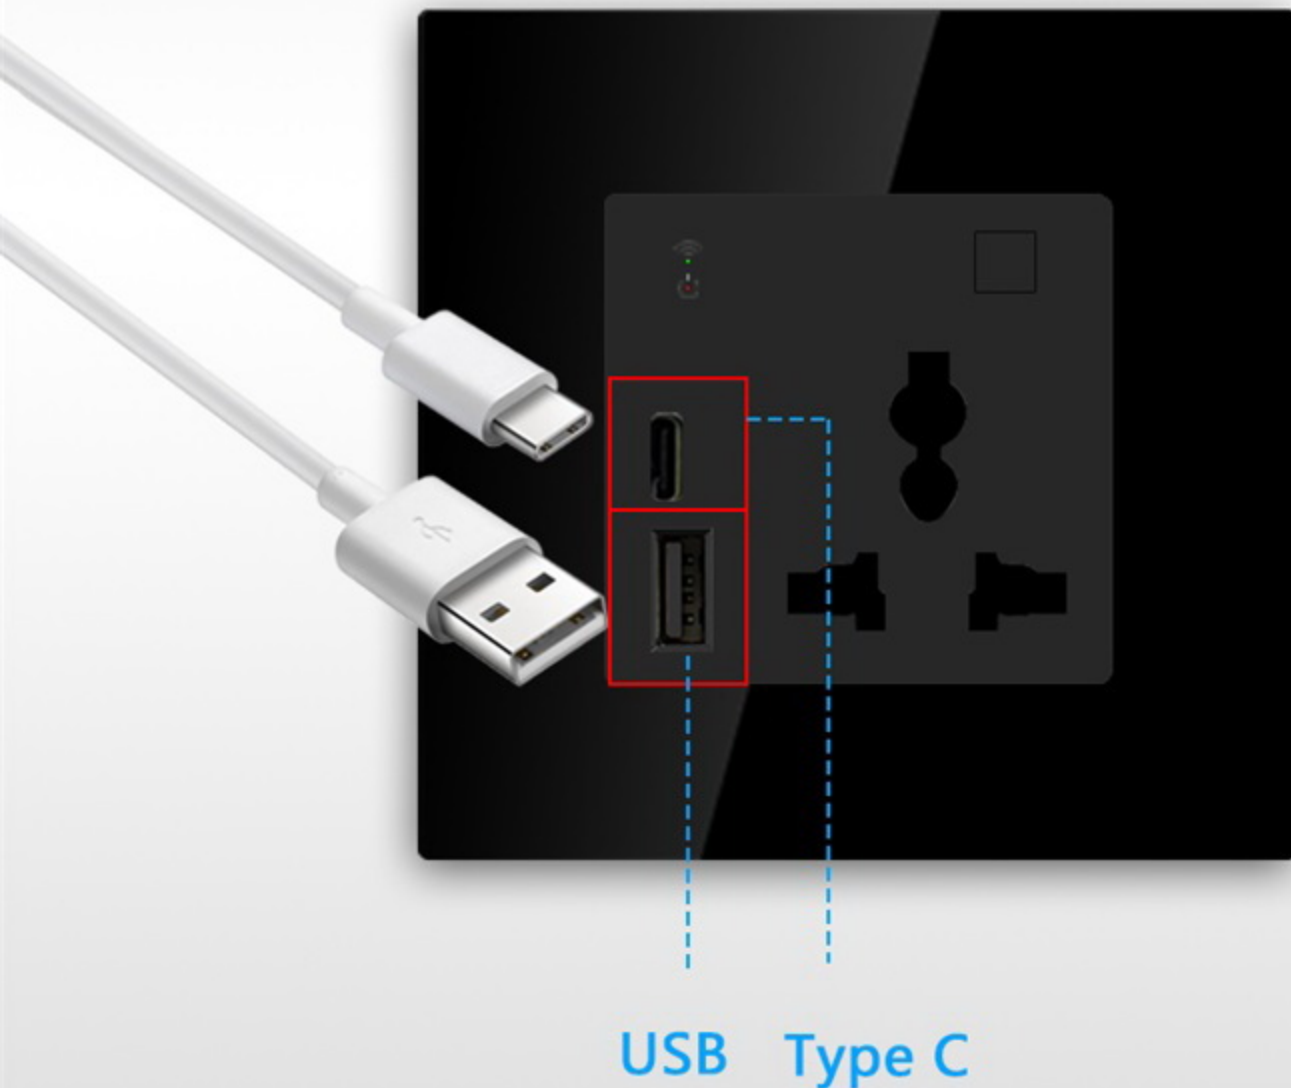

Easy to touch by children

The wiring is messy and have safety hazard

Install as you like

Can be placed according to your needs,
the mobile phone storage
box can be placed on the **left** or on the **right**.

Universal socket

Sockets that meet the specifications of various countries

AU

UK

EU

US

Multifunctional use

There are cable grooves on both sides of the bracket, which can hang plugs and cables

Multi-Ports design

Type C and USB port designs to meet different mobile phone charging needs

Fast and stable charging

USB and Type C Dual port total output 20W max,
fast charging, meet the daily charging needs of mobile phones,
tablets and other electric devices.

USB and Type C
Dual port total
output 20W Max

Multi-protocol compatible smart fast charging socket

- ✓ PD fast charge
- ✓ FCP/QC fast charge
- ✓ 2.4A fast charge

Security guards

Anti-misplugging design, which can effectively prevent children from accidentally touching, and multi-layer protection provides more security.