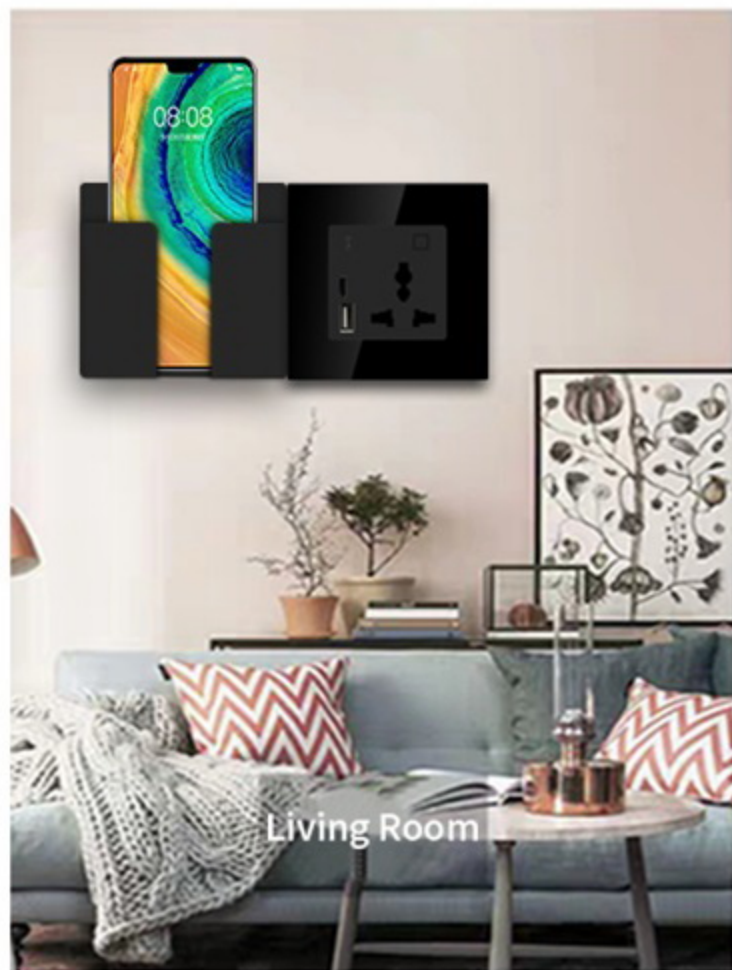

Wherever it is, It's Beautiful