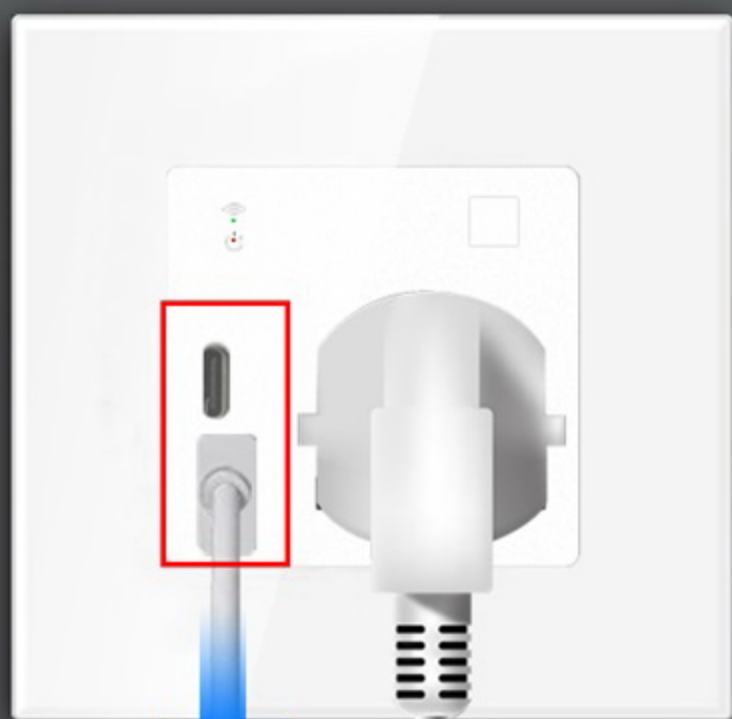

Universal socket

Sockets that meet the specifications of various countries

AU

UK

EU

US

Multifunctional use

There are cable grooves on both sides of the bracket, which can hang plugs and cables

Multi-Ports design

Type C and USB port designs to meet different mobile phone charging needs

Fast and stable charging

USB and Type C Dual port total output 20W max,
fast charging, meet the daily charging needs of mobile phones,
tablets and other electric devices.

USB and Type C
Dual port total
output 20W Max

Multi-protocol compatible smart fast charging socket

- ✓ PD fast charge
- ✓ FCP/QC fast charge
- ✓ 2.4A fast charge

Security guards

Anti-misplugging design, which can effectively prevent children from accidentally touching, and multi-layer protection provides more security.