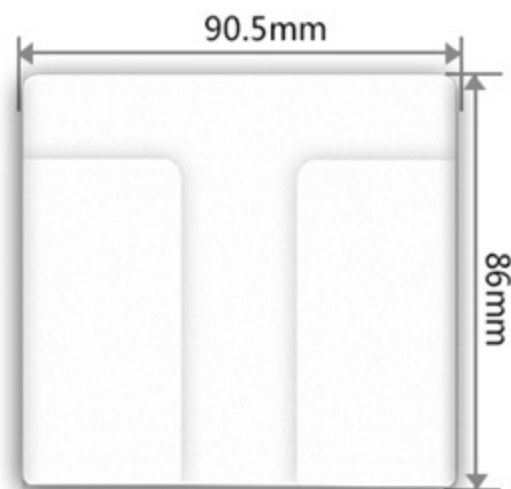

Remote control.
Feel free to travel

Wherever it is, It's Beautiful

SIZE

Product Color

L8-HOC-W(White)

L8-HOC-B(Black)

PRODUCT PARAMETERS	
SOCKET SIZE:	86×90.5×40MM
BRACKET SIZE:	86×90.5×26MM
ITEM NO:	L8-HOC-K
PANEL :	TEMPERED CRYSTAL GLASS
BOTTOM MATERIALS:	RETARDANT PC
RATED VOLTAGE:	AC 100-250V 50/60HZ
USB-A OUTPUT :	DC 5V/3A、 9V/2A、 12V/1.5A
USB-C OUTPUT :	DC 5V/3A、 9V/2A、 12V/1.5A
DUAL PORT TOTAL OUTPUT :	DC 5V/3A
DUAL PORT TOTAL OUTPUT :	20W MAX
RATED LOAD:	16A
LOAD TYPE:	VARIOUS HOUSEHOLD APPLIANCES
WIRELESS STANDARDS:	IEEE 802.15.4
FREQUENCY RANGE:	2.405GHZ~2.480GHZ
RECEIVING SENSITIVITY:	-97DBM@250KBPS
OPERATING TEMPERATURE:	-25 DEGREE TO +60 DEGREE
RELATIVE HUMIDITY:	<95%