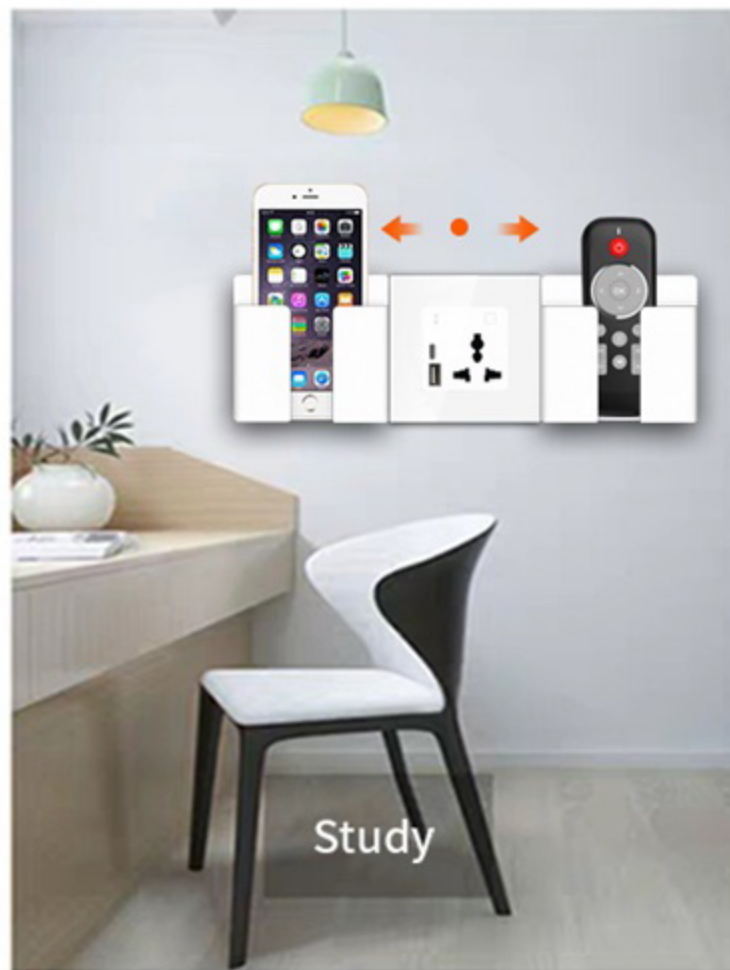

when the battery is 80% charged, the trickle charge mode is intelligently activated,

Remote control

Forget to turn off the lights? Don't worry, it can be remote controlled by mobile phone no matter how far away.

Remote control.
Feel free to travel

Wherever it is, It's Beautiful

SIZE

Product Color

L8-HOC-W(White)

L8-HOC-B(Black)

PRODUCT PARAMETERS	
SOCKET SIZE:	86×90.5×40MM
BRACKET SIZE:	86×90.5×26MM
ITEM NO:	L8-HOC-K
PANEL :	TEMPERED CRYSTAL GLASS
BOTTOM MATERIALS:	RETARDANT PC
RATED VOLTAGE:	AC 100-250V 50/60HZ
USB-A OUTPUT :	DC 5V/3A、 9V/2A、 12V/1.5A
USB-C OUTPUT :	DC 5V/3A、 9V/2A、 12V/1.5A
DUAL PORT TOTAL OUTPUT :	DC 5V/3A
DUAL PORT TOTAL OUTPUT :	20W MAX
RATED LOAD:	16A
LOAD TYPE:	VARIOUS HOUSEHOLD APPLIANCES
WIRELESS STANDARDS:	IEEE 802.15.4
FREQUENCY RANGE:	2.405GHZ~2.480GHZ
RECEIVING SENSITIVITY:	-97DBM@250KBPS
OPERATING TEMPERATURE:	-25 DEGREE TO +60 DEGREE
RELATIVE HUMIDITY:	<95%