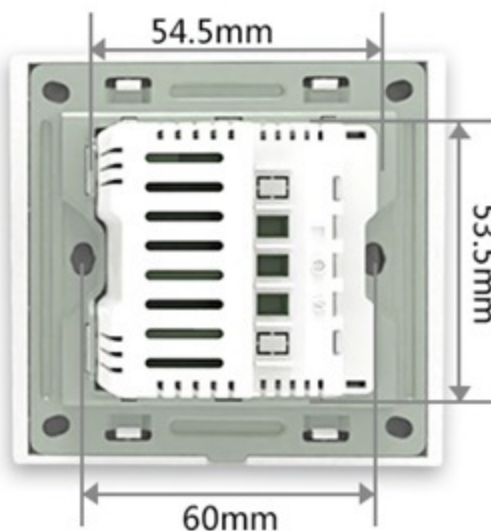

Remote control.
Feel free to travel

Wherever it is, It's Beautiful

SIZE

Product Color

L8-HOC-W(White)

L8-HOC-B(Black)

PRODUCT PARAMETERS	
SOCKET SIZE:	86×90.5×40MM
BRACKET SIZE:	86×90.5×26MM
ITEM NO:	L8-HOC-K
PANEL :	TEMPERED CRYSTAL GLASS
BOTTOM MATERIALS:	RETARDANT PC
RATED VOLTAGE:	AC 100-250V 50/60HZ
USB-A OUTPUT :	DC 5V/3A、 9V/2A、 12V/1.5A
USB-C OUTPUT :	DC 5V/3A、 9V/2A、 12V/1.5A
DUAL PORT TOTAL OUTPUT :	DC 5V/3A
DUAL PORT TOTAL OUTPUT :	20W MAX
RATED LOAD:	16A
LOAD TYPE:	VARIOUS HOUSEHOLD APPLIANCES
WIRELESS STANDARDS:	IEEE 802.15.4
FREQUENCY RANGE:	2.405GHZ~2.480GHZ
RECEIVING SENSITIVITY:	-97DBM@250KBPS
OPERATING TEMPERATURE:	-25 DEGREE TO +60 DEGREE
RELATIVE HUMIDITY:	<95%