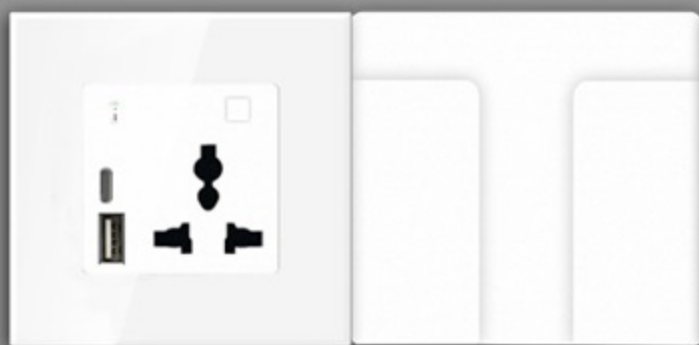

Remote control.
Feel free to travel

Wherever it is, It's Beautiful

SIZE

Product Color

L8-HOC-W(White)

L8-HOC-B(Black)

PRODUCT PARAMETERS	
SOCKET SIZE:	86×90.5×40MM
BRACKET SIZE:	86×90.5×26MM
ITEM NO:	L8-HOC-K
PANEL :	TEMPERED CRYSTAL GLASS
BOTTOM MATERIALS:	RETARDANT PC
RATED VOLTAGE:	AC 100-250V 50/60HZ
USB-A OUTPUT :	DC 5V/3A、 9V/2A、 12V/1.5A
USB-C OUTPUT :	DC 5V/3A、 9V/2A、 12V/1.5A
DUAL PORT TOTAL OUTPUT :	DC 5V/3A
DUAL PORT TOTAL OUTPUT :	20W MAX
RATED LOAD:	16A
LOAD TYPE:	VARIOUS HOUSEHOLD APPLIANCES
WIRELESS STANDARDS:	IEEE 802.15.4
FREQUENCY RANGE:	2.405GHZ~2.480GHZ
RECEIVING SENSITIVITY:	-97DBM@250KBPS
OPERATING TEMPERATURE:	-25 DEGREE TO +60 DEGREE
RELATIVE HUMIDITY:	<95%