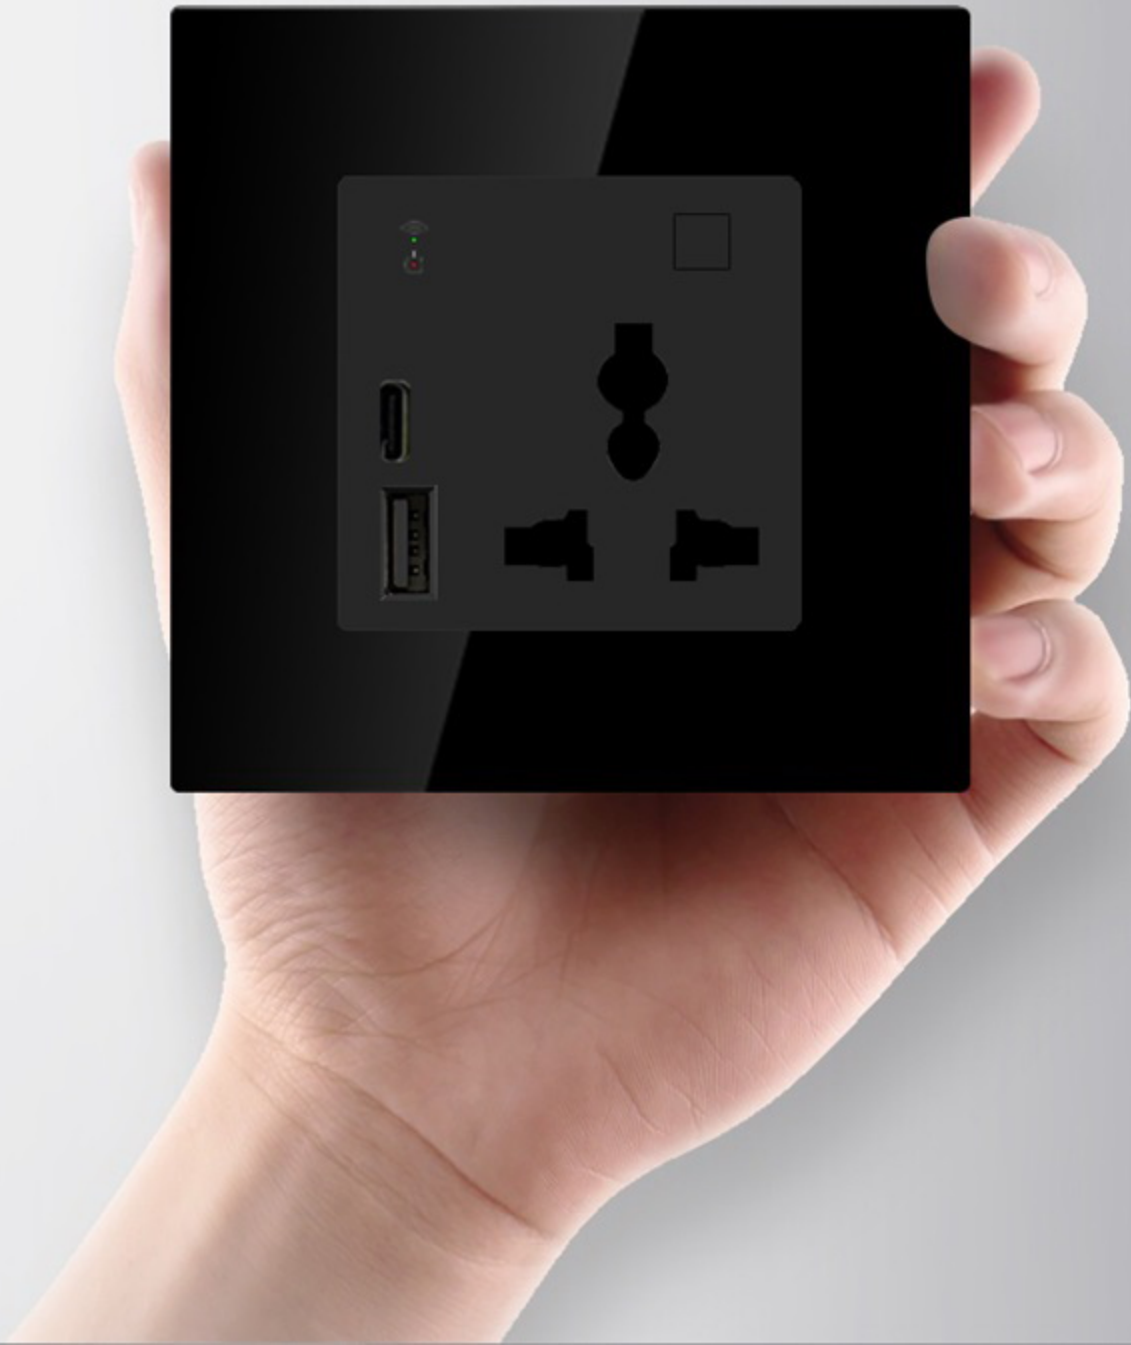

USB and Type C
Dual port total
output 20W Max

Multi-protocol compatible smart fast charging socket

- ✓ PD fast charge
- ✓ FCP/QC fast charge
- ✓ 2.4A fast charge

Security guards

Anti-misplugging design, which can effectively prevent children from accidentally touching, and multi-layer protection provides more security.

when the battery is 80% charged, the trickle charge mode is intelligently activated,

Remote control

Forget to turn off the lights? Don't worry, it can be remote controlled by mobile phone no matter how far away.