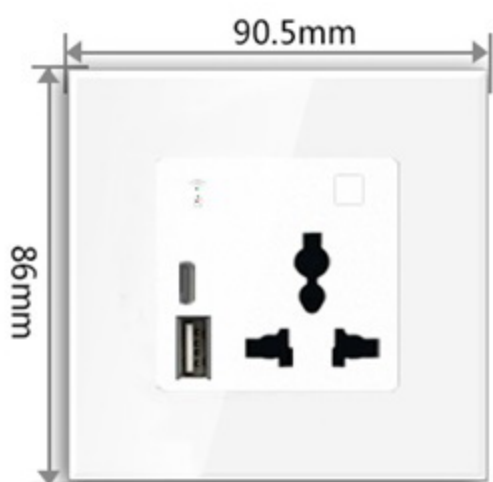

Remote control.
Feel free to travel

Wherever it is, It's Beautiful

SIZE

Product Color

L8-HOC-W(White)

L8-HOC-B(Black)

PRODUCT PARAMETERS	
SOCKET SIZE:	86×90.5×40MM
BRACKET SIZE:	86×90.5×26MM
ITEM NO:	L8-HOC-K
PANEL :	TEMPERED CRYSTAL GLASS
BOTTOM MATERIALS:	RETARDANT PC
RATED VOLTAGE:	AC 100-250V 50/60HZ
USB-A OUTPUT :	DC 5V/3A、 9V/2A、 12V/1.5A
USB-C OUTPUT :	DC 5V/3A、 9V/2A、 12V/1.5A
DUAL PORT TOTAL OUTPUT :	DC 5V/3A
DUAL PORT TOTAL OUTPUT :	20W MAX
RATED LOAD:	16A
LOAD TYPE:	VARIOUS HOUSEHOLD APPLIANCES
WIRELESS STANDARDS:	IEEE 802.15.4
FREQUENCY RANGE:	2.405GHZ~2.480GHZ
RECEIVING SENSITIVITY:	-97DBM@250KBPS
OPERATING TEMPERATURE:	-25 DEGREE TO +60 DEGREE
RELATIVE HUMIDITY:	<95%