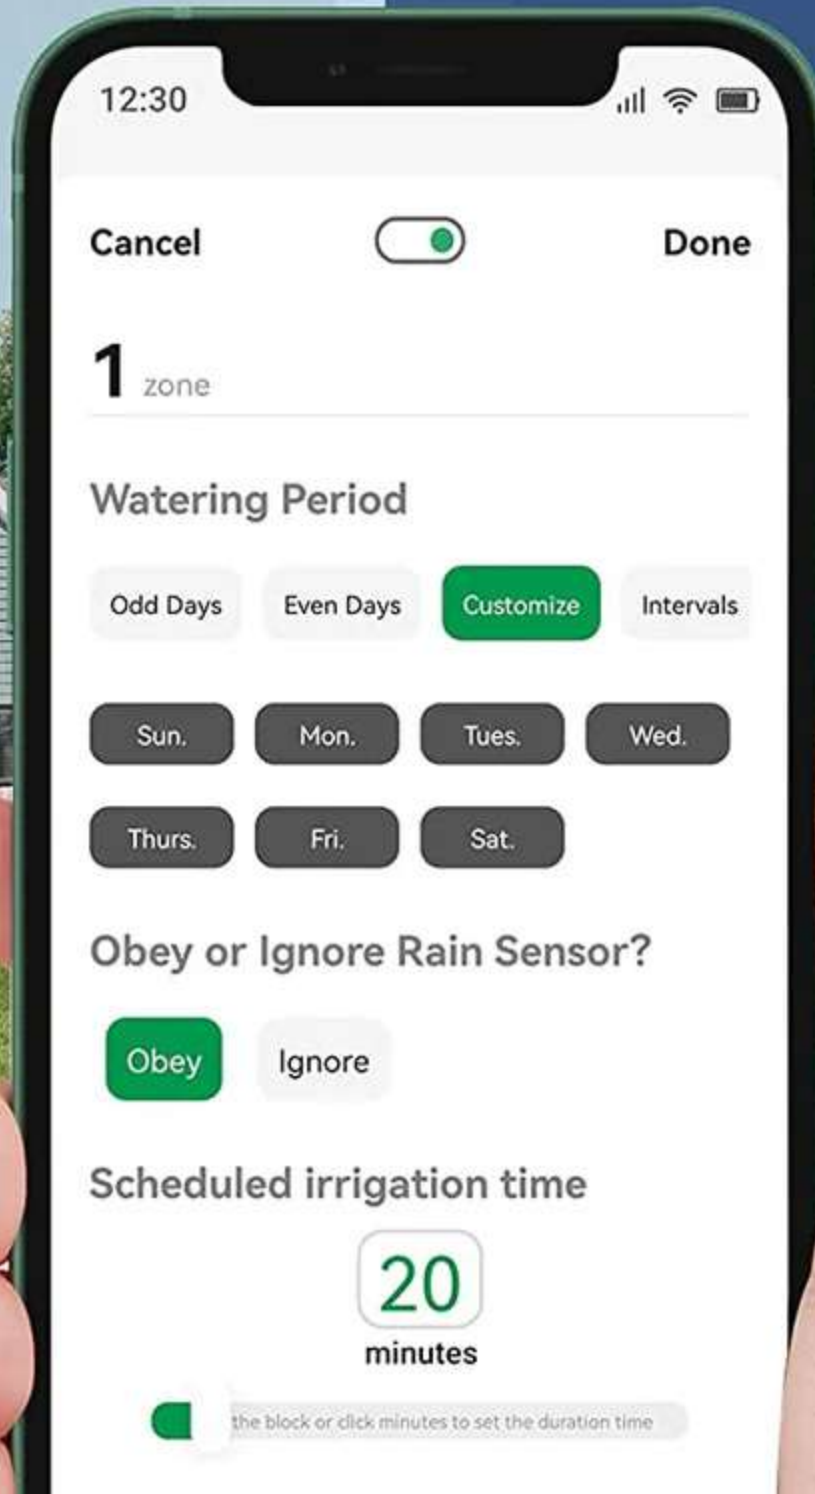

INKBIRD Wi-Fi Smart Sprinkler Controller

Transforms your sprinklers into an intelligent automation system.

Wi-Fi
Connection

4 Cyclic
Options

8-Zone
Controls

Multi-time
Watering

INKBIRD Upgraded App

Remotely monitors and optimizes your watering via 2.4GHz Wi-Fi networks.

- 01 Set Schedules
- 02 Monitoring Interface

- 03 Schedules & History
- 04 Seasonal Adjustment
- 05 Manual Watering

Support Rain Skip, Save Water!

Automatically pause the watering schedules on rainy days if you choose to obey the rain sensor.

*Automatically
Watering
On Schedules,
No Matter
Where You Are*